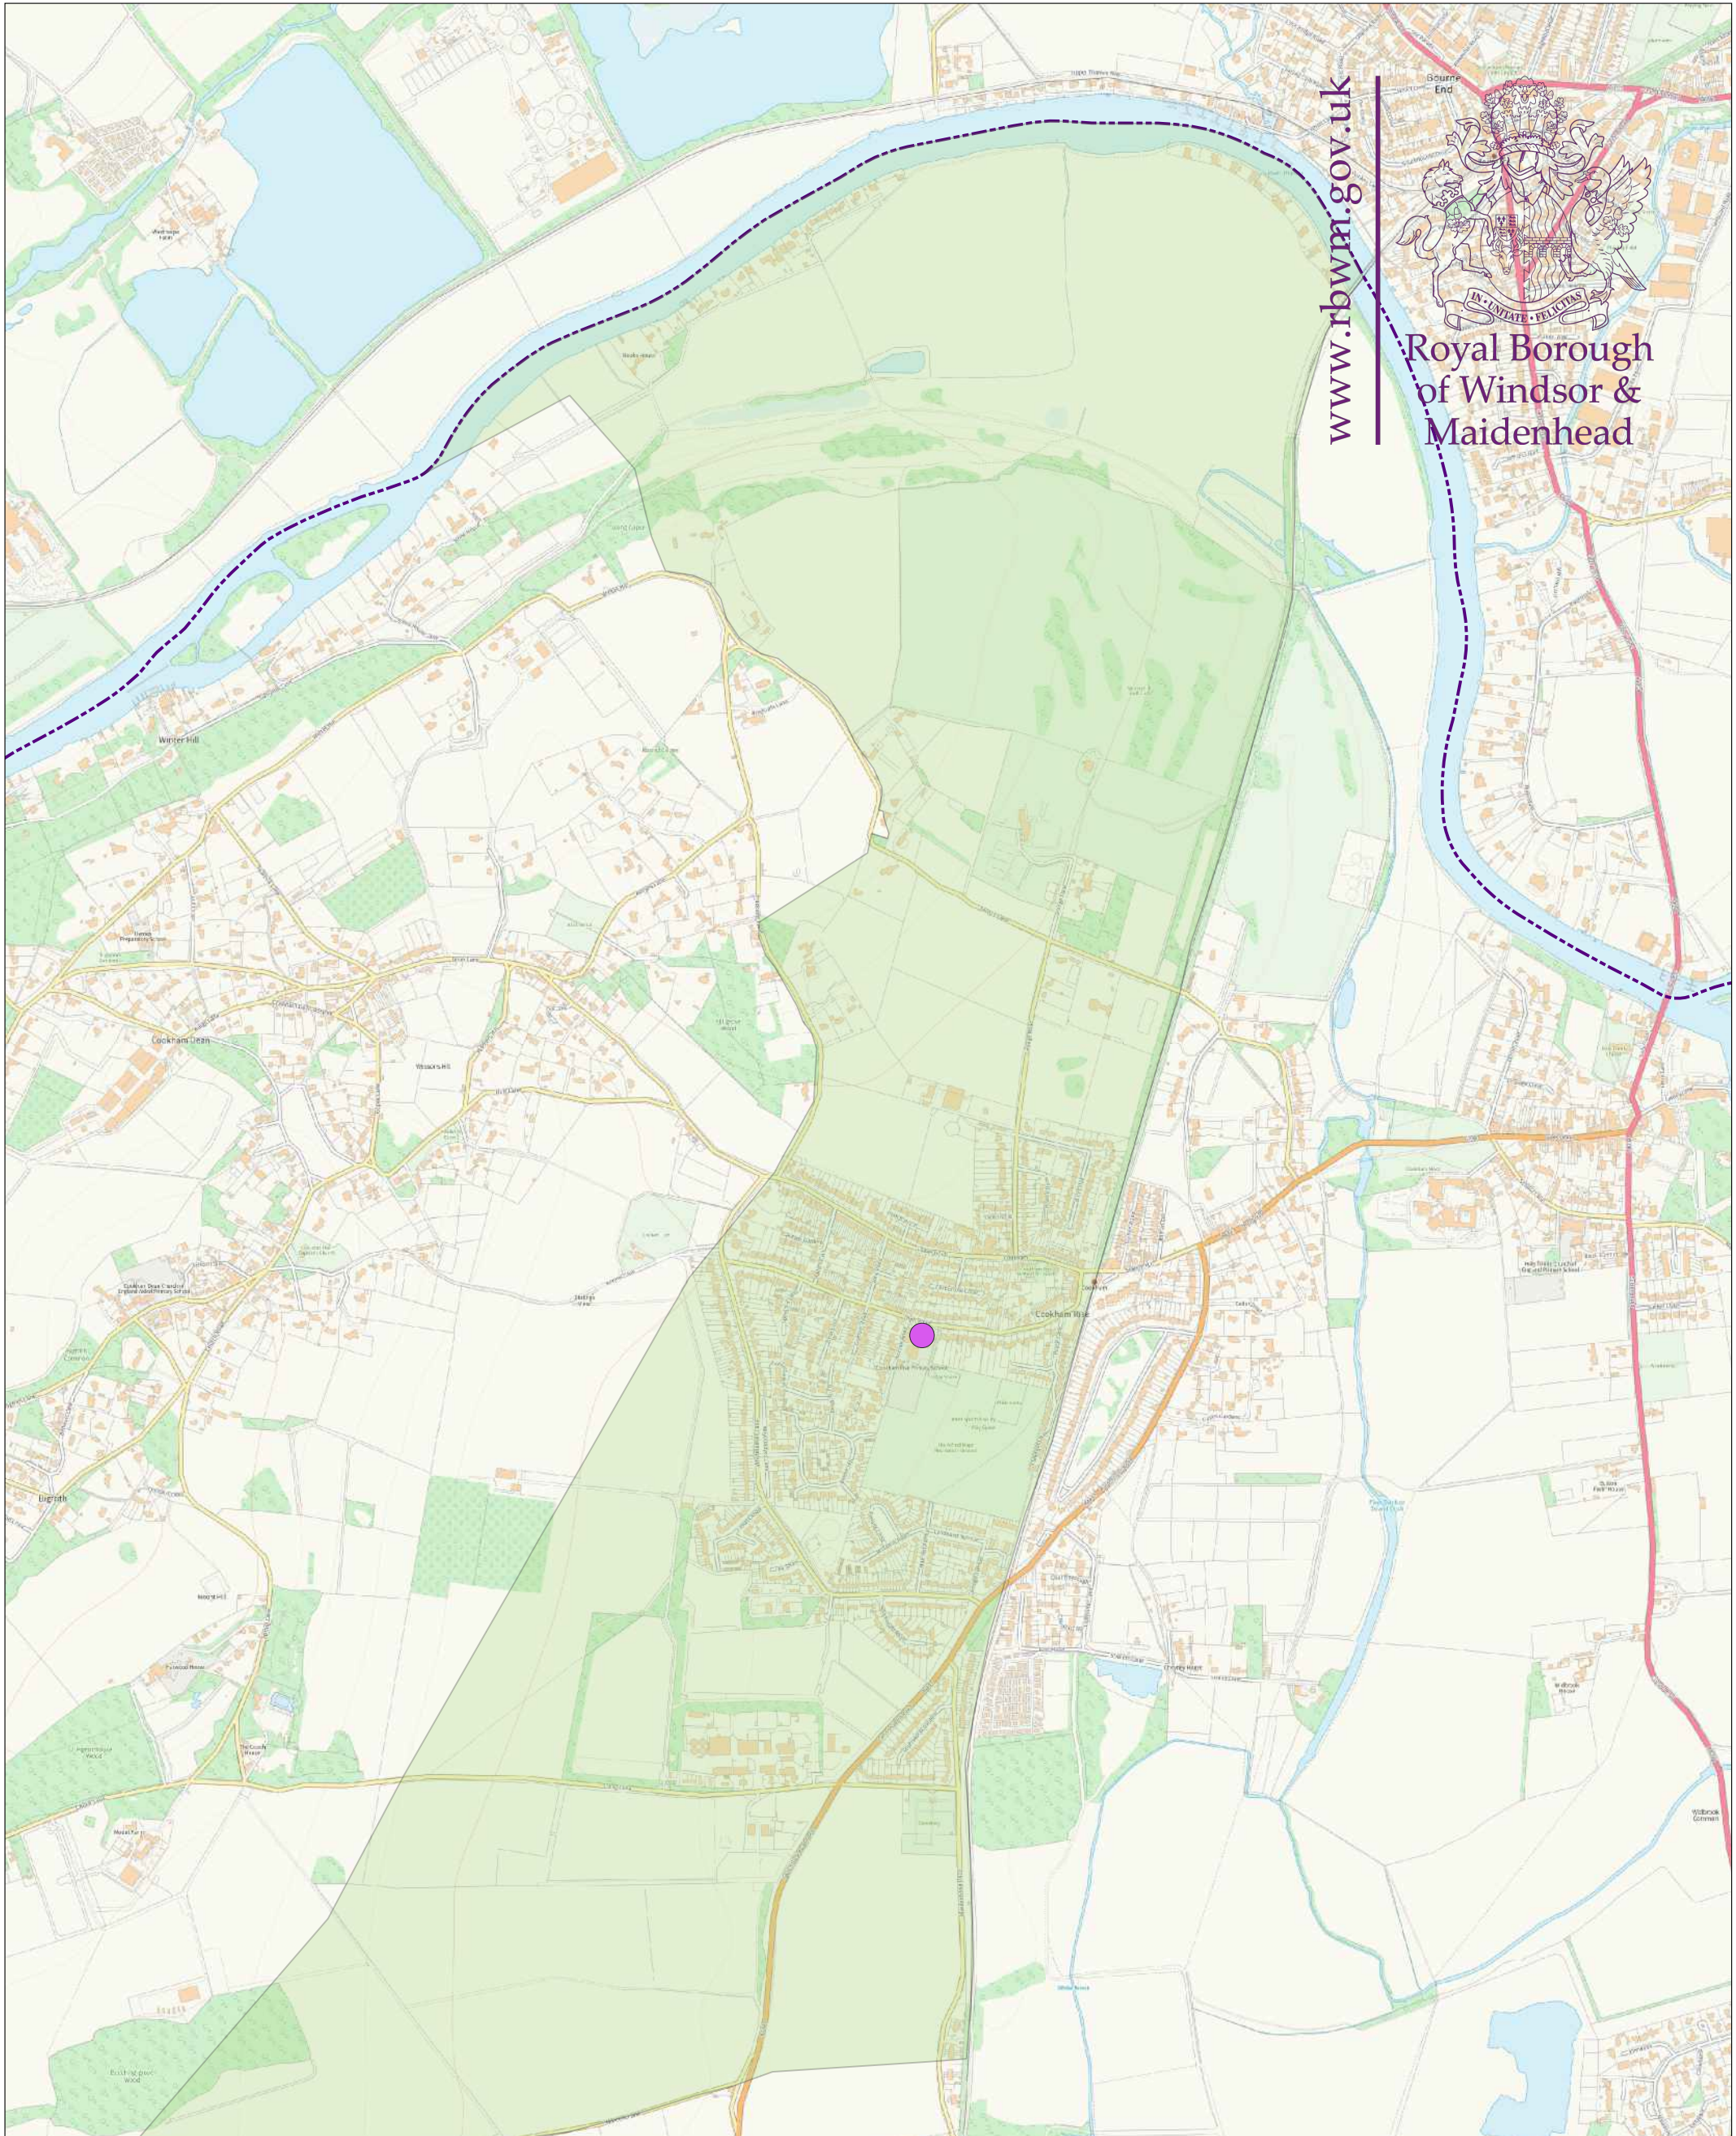

www.rbwm.gov.uk

Royal Borough of Windsor & Maidenhead

Current Designated Area For
Cookham Rise Primary School

Scale 1:12,000

Key

School Data	Corporate
schools	rbwm_borough
Cookham Rise Primary School	Road_27700
primary_school_individual_designated_areas	
Cookham Rise Primary School	

Royal Borough Of Windsor and Maidenhead

© Crown copyright and database right 2024. Ordnance Survey 100018817